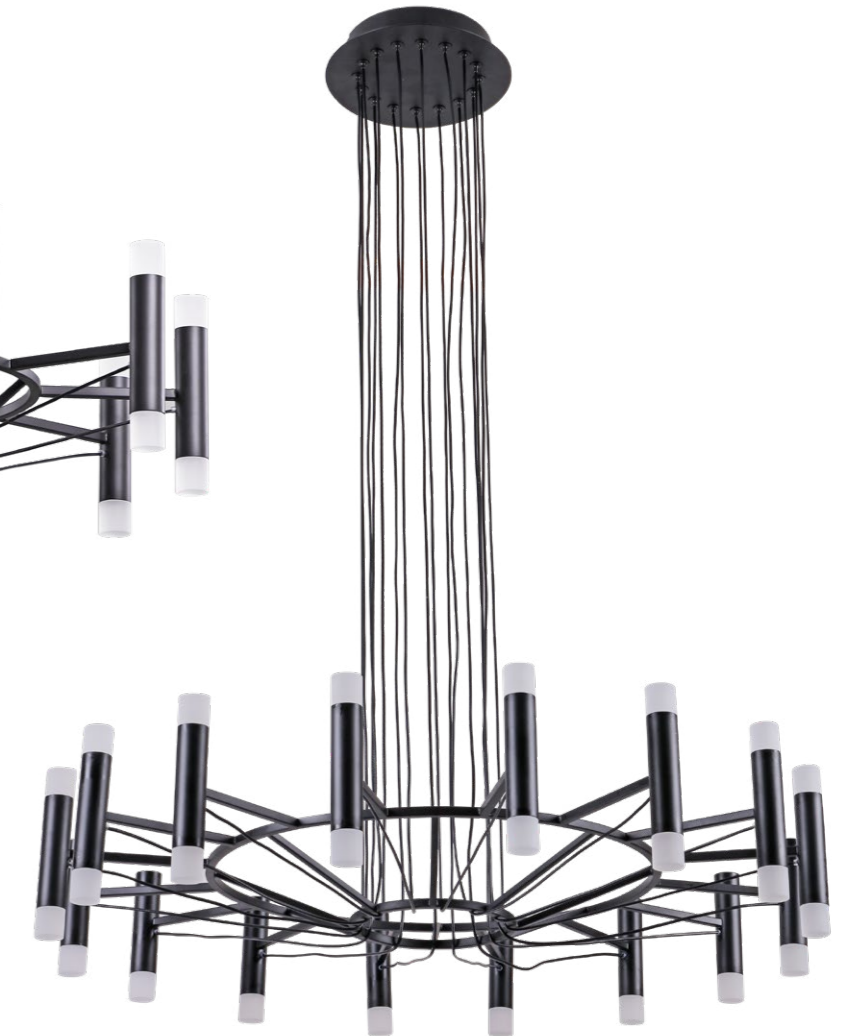

NEW

A2482SP-32BK

↓ 15 ∅ 70
∅ 96W | LED, 4800LM,
3500K, CRI/RA≥80
⚙ 120 ∇ 20