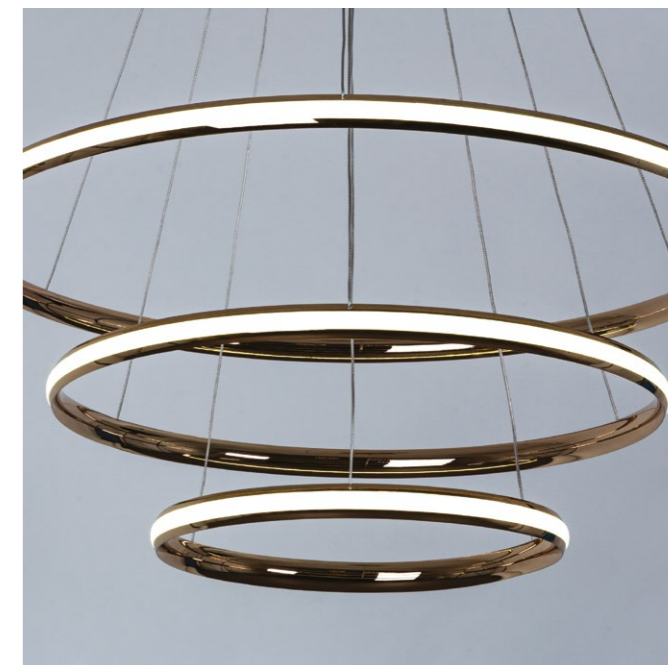

A2198SP-2GO

↓ 4 Ø60
 ♀ 70W | LED, 3900LM,
 3000-6000K, CRI/RA≥80
 ⌀ 120 ∇ 18

Fixture material: metal painted / metal plated
 Fixture colour: white / black / chrome / gold
 Shade material: acrilic
 Shade colour: white