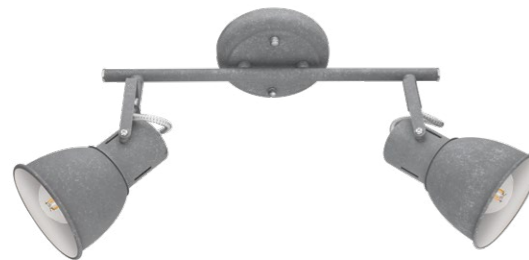

IMAI

Fixture material: metal painted
 Fixture colour: gray / white / gold
 Shade material: metal painted
 Shade colour: gray / white / black

A1677PL-2GO

↑ 22 ↔ 9 ↗ 28
 ∅ 2X40W | E14
 ∇ 11

A1677PL-2WH

↑ 22 ↔ 9 ↗ 28
 ∅ 2X40W | E14
 ∇ 11