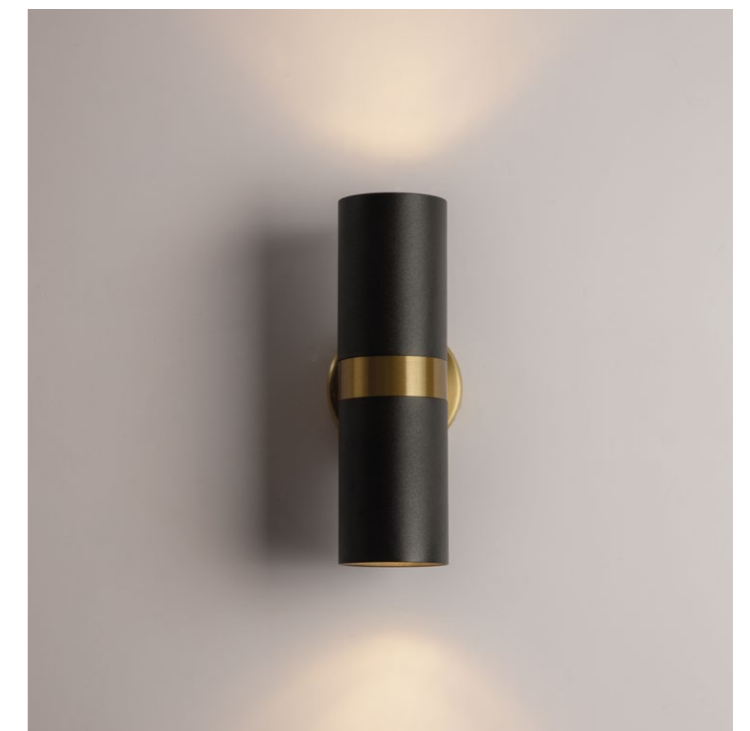

↓ 30 ∅ 6
 ♀ 50W | GU10
 ⚙ 100 ∇ 7

A3147SP-1BK

↓ 25 ∅ 9
 ♀ 50W | GU10
 ⚙ 100 ∇ 7

A3162SP-1BK

↓ 33 ∅ 6
 ♀ 50W | GU10
 ⚙ 100 ∇ 7

A3143AP-2BK

↓ 18 ↔ 6 ↗ 9
 ♀ 2X50W | GU10

Fixture material: metal painted, plated
 Fixture colour: black / polished brass
 Shade material: metal plated, metal painted
 Shade colour: black / polished brass