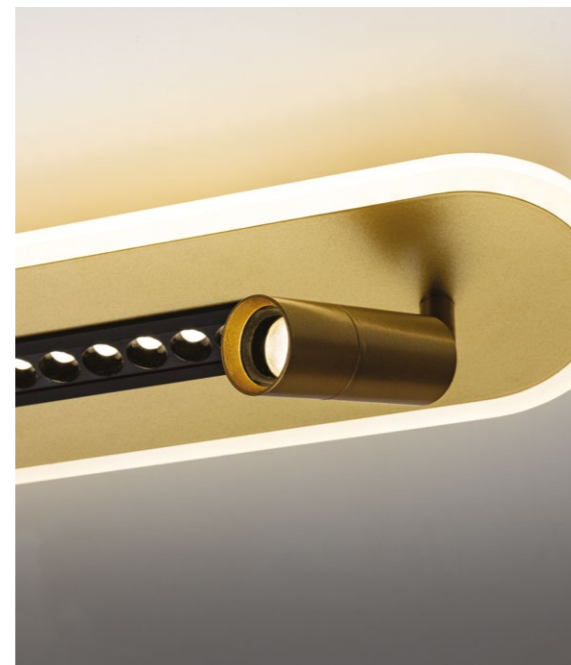

Fixture material: metal painted
 Fixture colour: white / black / gold
 Shade material: acrylic
 Shade colour: white

A2600PL-32GO
 ↓ 12 ↔ 6 ↗ 80
 ♀ 32W | LED, 1700LM,
 4000K, CRI/RA≥70

A2600PL-32BK
 ↓ 12 ↔ 6 ↗ 80
 ♀ 32W | LED, 1700LM,
 4000K, CRI/RA≥70