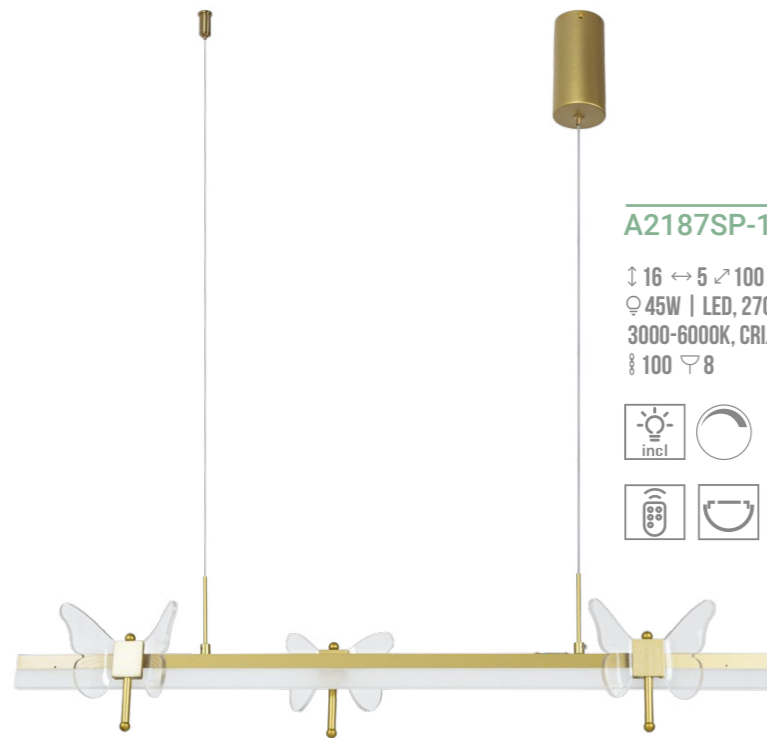

A2187SP-1GO

↓ 16 ↔ 5 ↗ 100
♀ 45W | LED, 2700LM,
3000-6000K, CRI/RA≥80
⚙ 100 ∇ 8

A2187AP-1GO

↓ 20 ↔ 19 ↗ 23
♀ 7W | LED, 500LM,
4000K, CRI/RA≥80
∇ 12