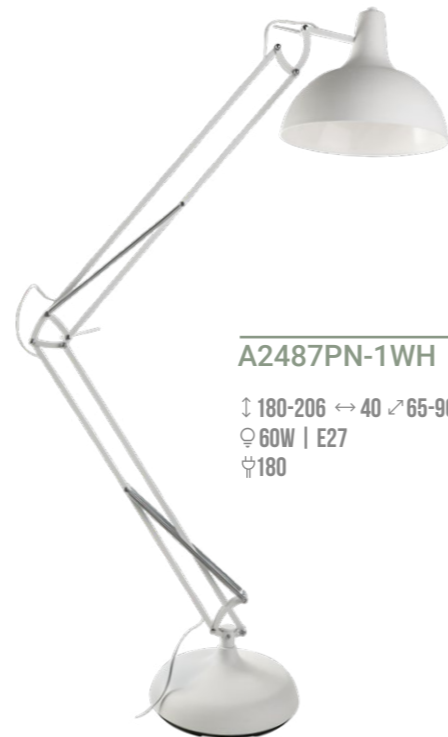

A2487PN-1WH
↓ 180-206 ↔ 40 ↗ 65-90
⌀ 60W | E27
⚓ 180