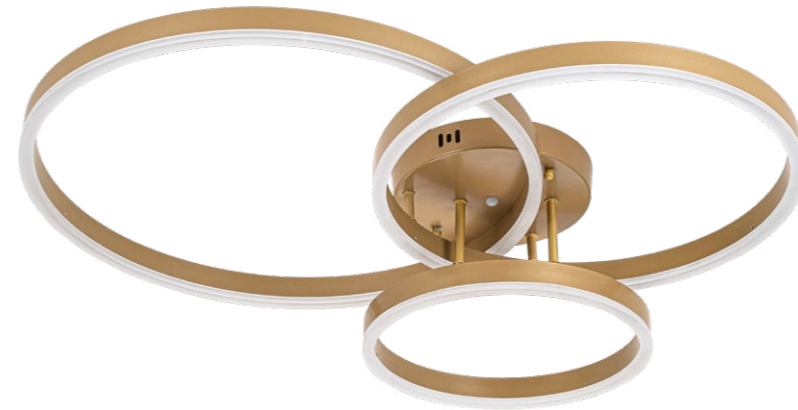

NEW
A2426PL-3GO
↓ 13 ↔ 70 ↗
∅ 85W | LED, 4250LM,
3000-6500K, CRI/RA≥80
∟ 20