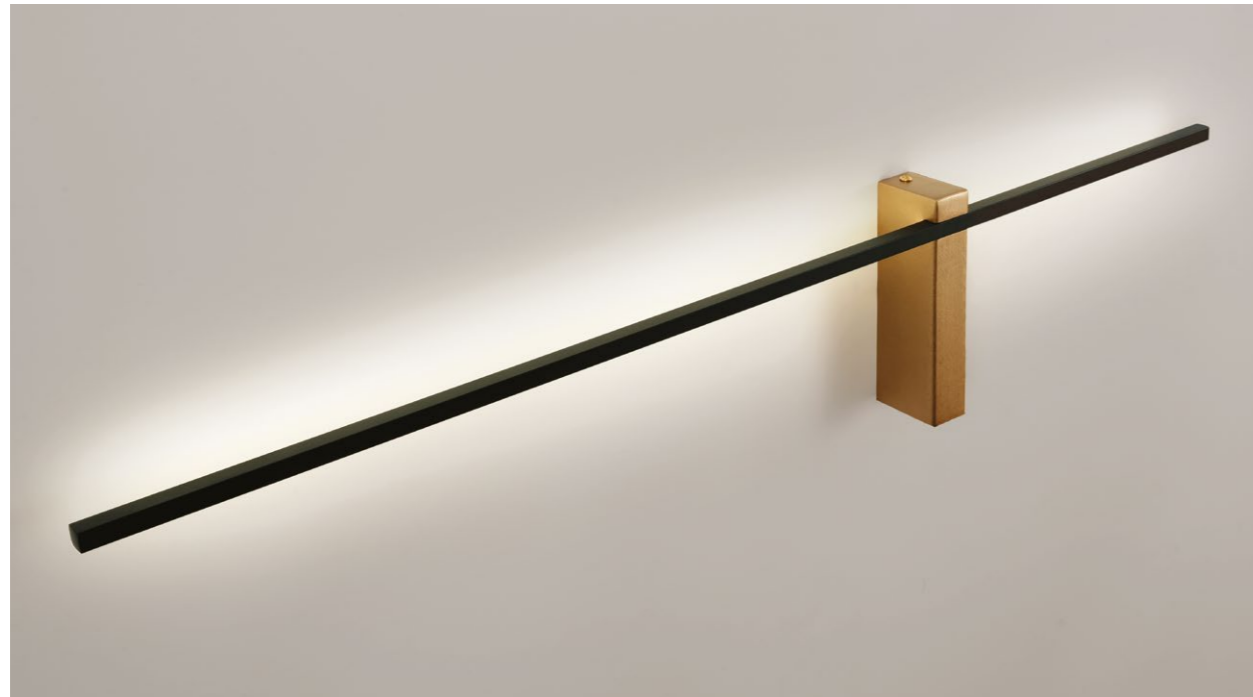

PHOENIX

Fixture material: metal painted / metal plated
Fixture colour: black / polished brass
Shade colour: white

↓ 84 ↔ 5 ↗ 15
♀ 16W | LED, 800LM,
4000K, CRI/RA≥80

↓ 84 ↔ 5 ↗ 15
♀ 16W | LED, 800LM,
4000K, CRI/RA≥80

NEW

↓ 8 ↔ 6 ↗ 61
♀ 16W | LED, 1170LM, 4000K,
CRI/RA≥80

Fixture material: metal painted
Fixture colour: black
Shade material: acrylic
Shade colour: white