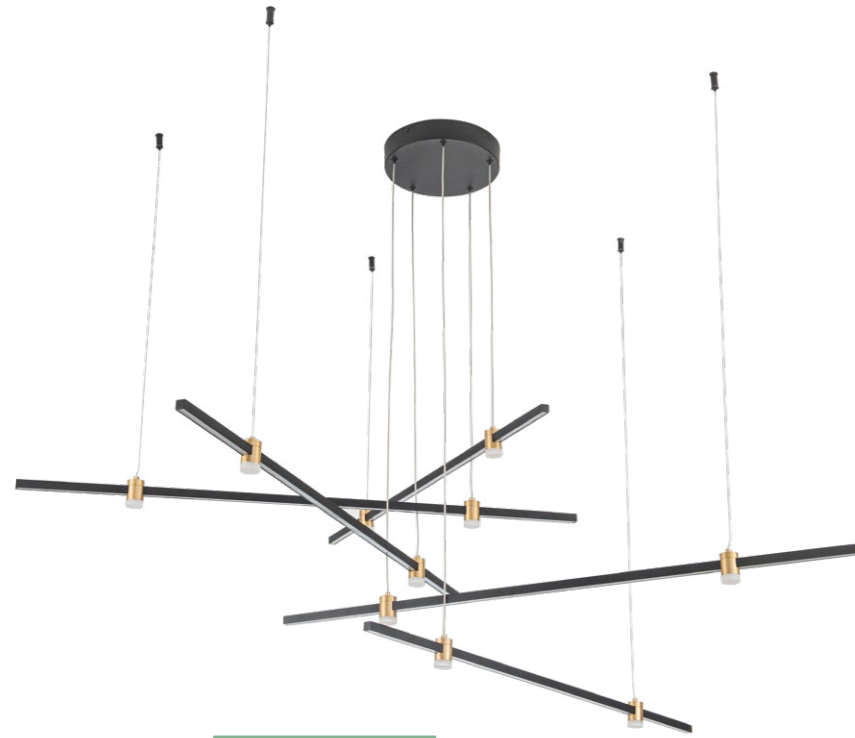

Light direction
 up and down

A2505SP-2BK

↑ 8 ↔ 1,5 ↗ 120
 ∅ 30W | LED, 2700LM, 4000K, CRI/RA≥80
 ⌀ 120 ∇ 55

Light direction
 up and down

LARGO

Fixture material: aluminum
 Fixture colour: black / white
 Shade material: acrylic
 Shade colour: white