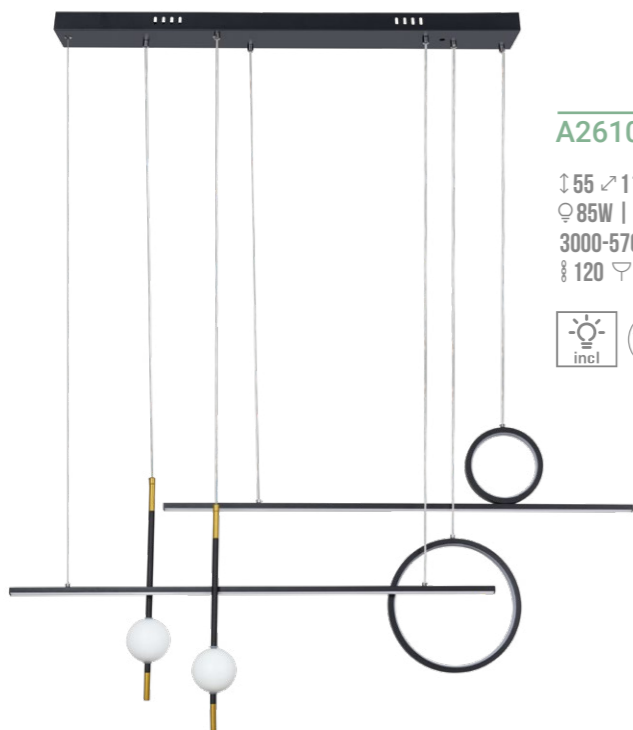

FERNANDO

Fixture material: metal painted
 Fixture colour: black / gold
 Shade material: acrylic
 Shade colour: white

A2604AP-7BK

↓ 58 ↔ 6 ↗ 22
 ∅ 7W | LED, 350LM,
 4000K, CRI/RA≥70

A2604AP-7GO

↓ 58 ↔ 6 ↗ 22
 ∅ 7W | LED, 350LM,
 4000K, CRI/RA≥70