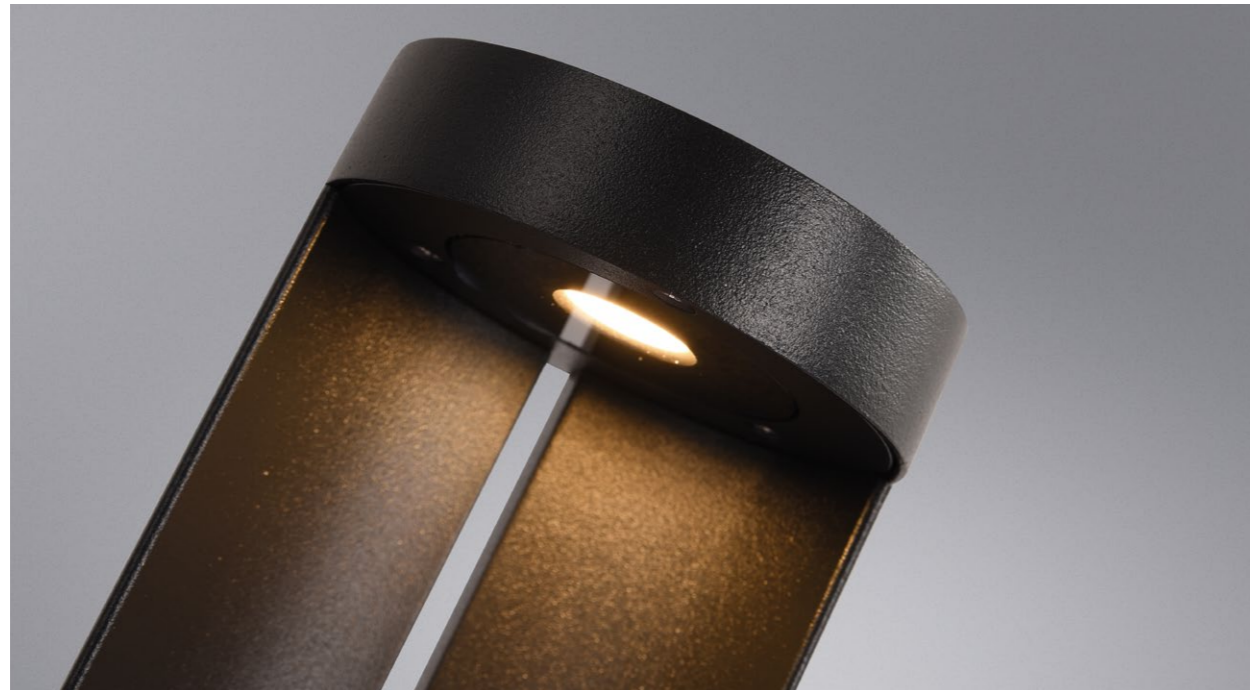

Fixture material: metal painted
Fixture colour: black
Shade material: metal painted
Shade colour: black

A1645PA-1BK

↑ 45 ∅ 9
♀ 10W | LED, 350LM,
4000K, CRI/RA≥80

↑ 60 ∅ 9
♀ 10W | LED, 350LM,
4000K, CRI/RA≥80

↑ 80 ∅ 9
♀ 10W | LED, 350LM,
4000K, CRI/RA≥80

↑ 23 ↔ 10 ↗ 16
♀ 20W | E27

↑ 25 ∅ 10
♀ 20W | E27