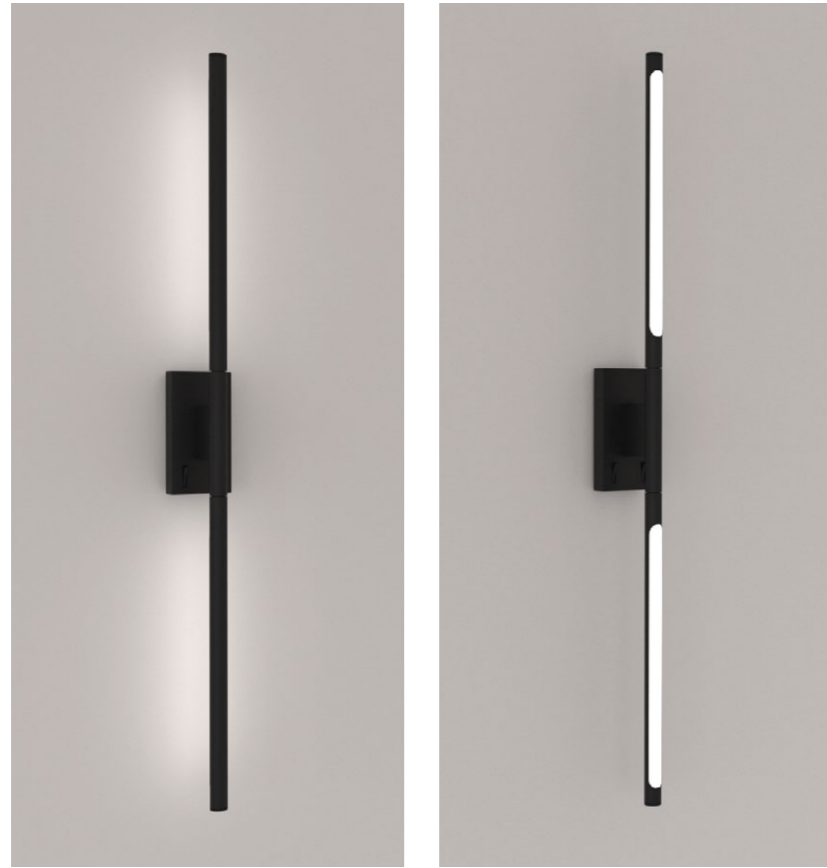

rotary fitting – direct the light either to the wall or from the wall