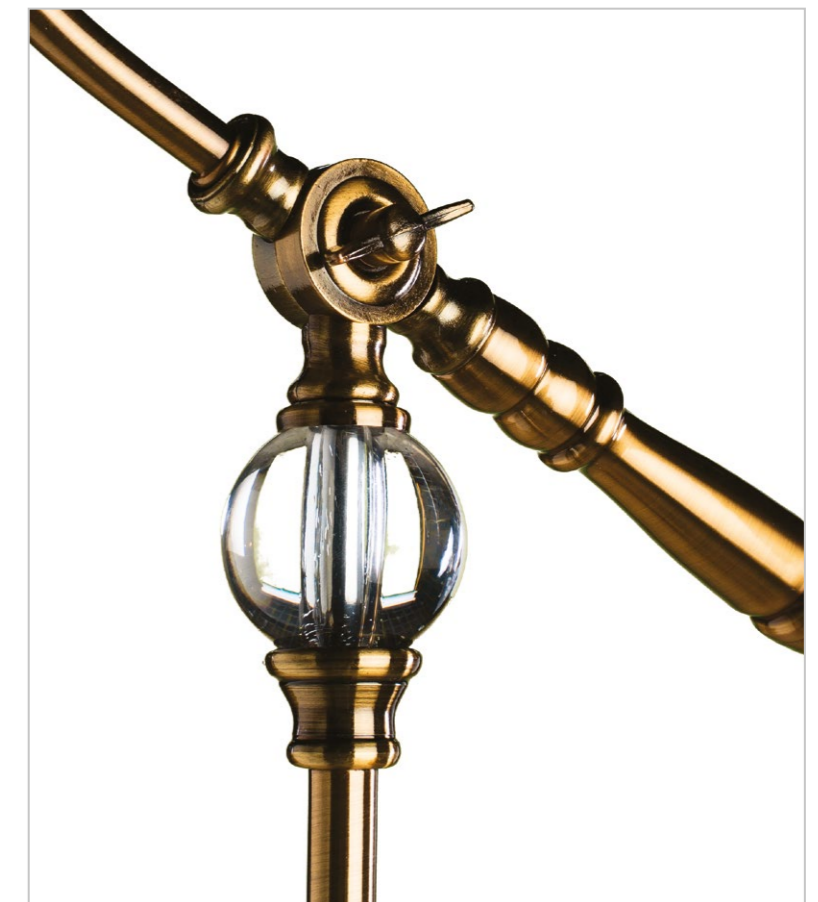

A1509AP-1PB

↑ 36 ↔ 18 ↗ 32
 ♀ 40W | E14

SEVILLE

Fixture material: metal plated / metal plated, glass
 Fixture colour: polished brass
 Shade material: fabric
 Shade colour: beige

A4048PN-1CC

↑ 165 Ø38
 ♂ 40W/13W | E27/LED
 ♀ 200

Fixture material: metal plated, glass
 Fixture colour: chrome
 Shade material: fabric
 Shade colour: white

A4023PN-1CC

↑ 152 Ø41
 ♂ 40W | E27
 ♀ 200

Fixture material: metal plated, crystal
 Fixture colour: chrome
 Shade material: fabric
 Shade colour: white