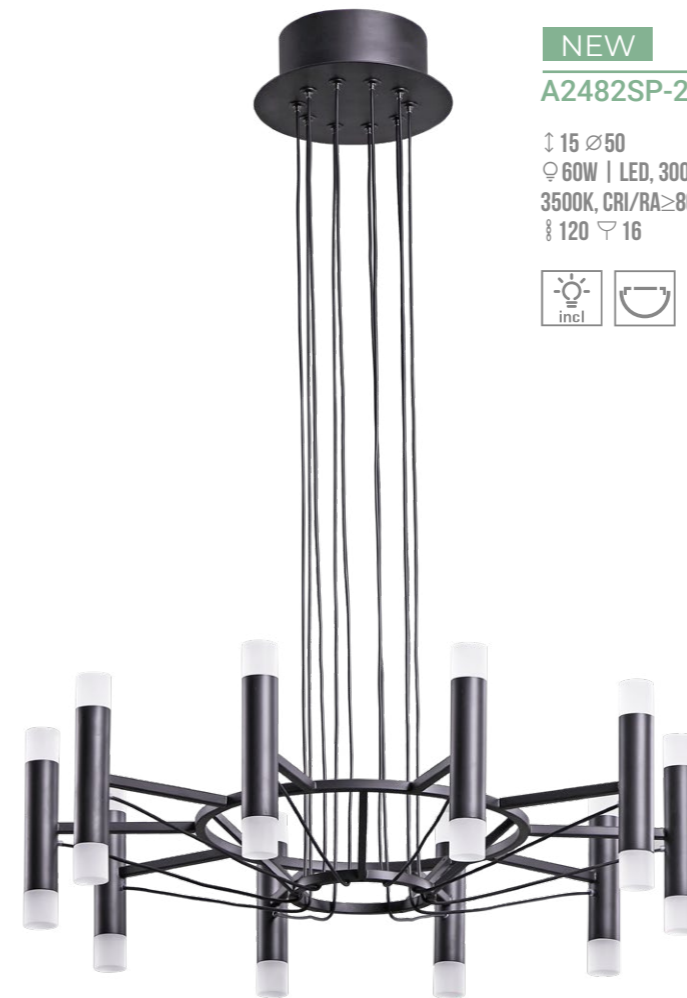

NEW

A2482SP-20BK

↓ 15 ∅ 50
∅ 60W | LED, 3000LM,
3500K, CRI/RA≥80
⚙ 120 ∇ 16