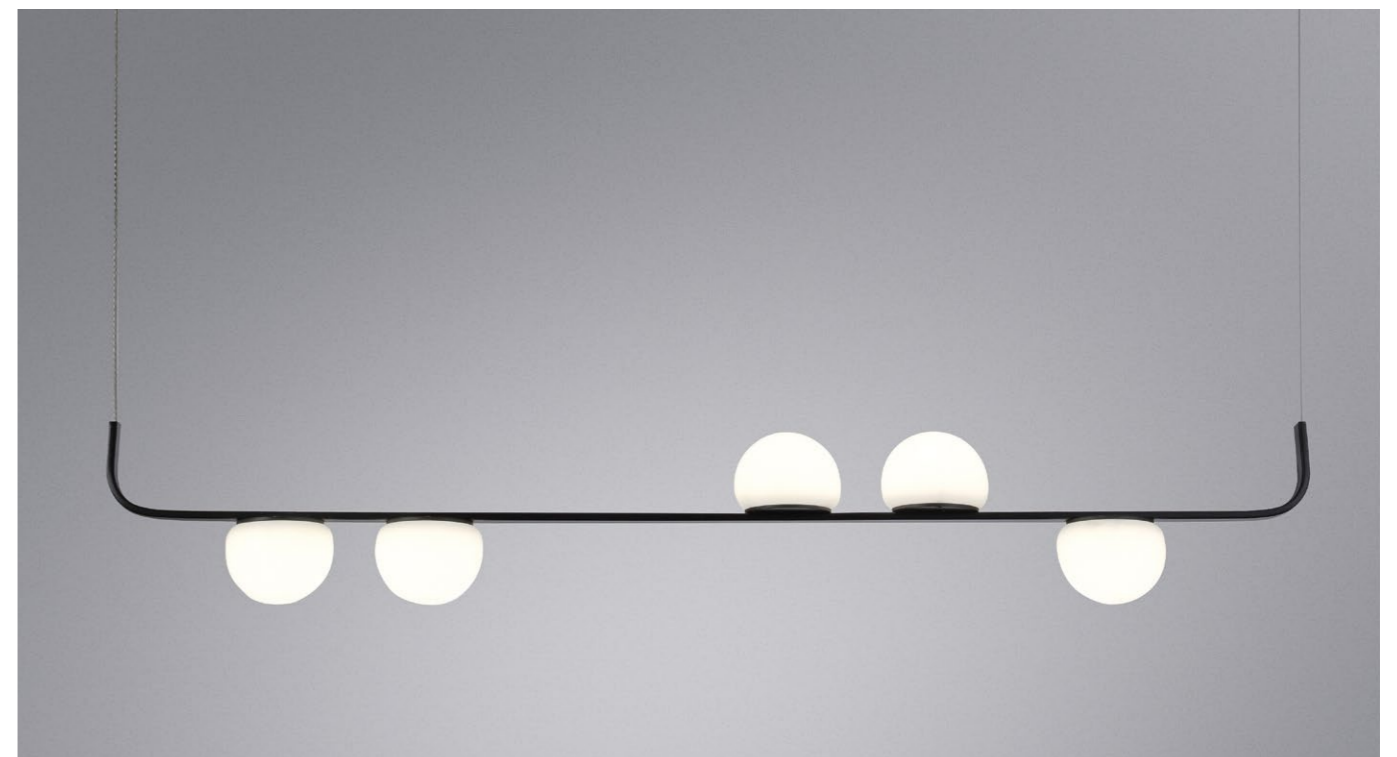

Fixture material: metal painted
 Fixture colour: black
 Shade material: glass
 Shade colour: clear

A2174SP-5BK
 ↓ 19 ↔ 9 ↗ 105
 ∅ 5X56W | LED, 5320LM,
 3000-6000K, CRI/RA≥80
 ⌀ 150 ∇ 16

POPLAR

A2917SP-33BK