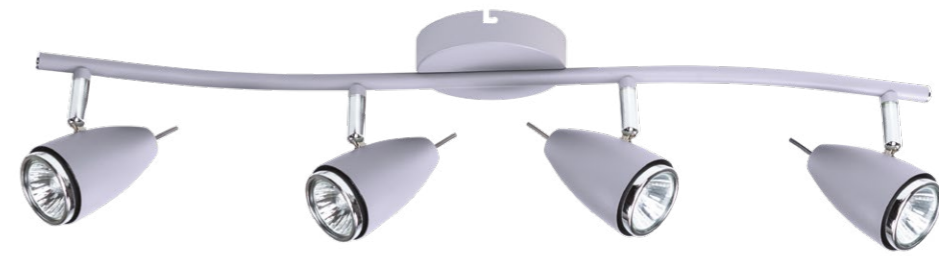

A1966PL-4GY

↓ 15 ↔ 14 ↗ 70
♀ 4X50W | GU10
∇ 10

↓ 17 ↔ 8 ↗ 14
♀ 50W | GU10
∇ 10