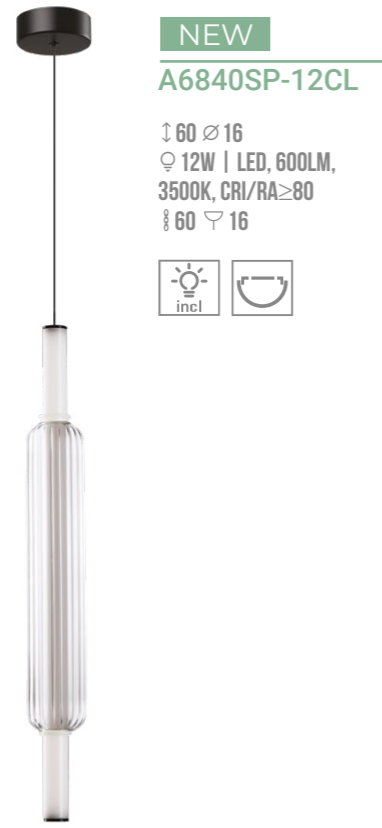

NEW
A6840SP-12SM

NEW
A6840SP-12CL

↓ 60 Ø 16
♀ 12W | LED, 600LM,
3500K, CRI/RA≥80
⌀ 60 ∇ 16