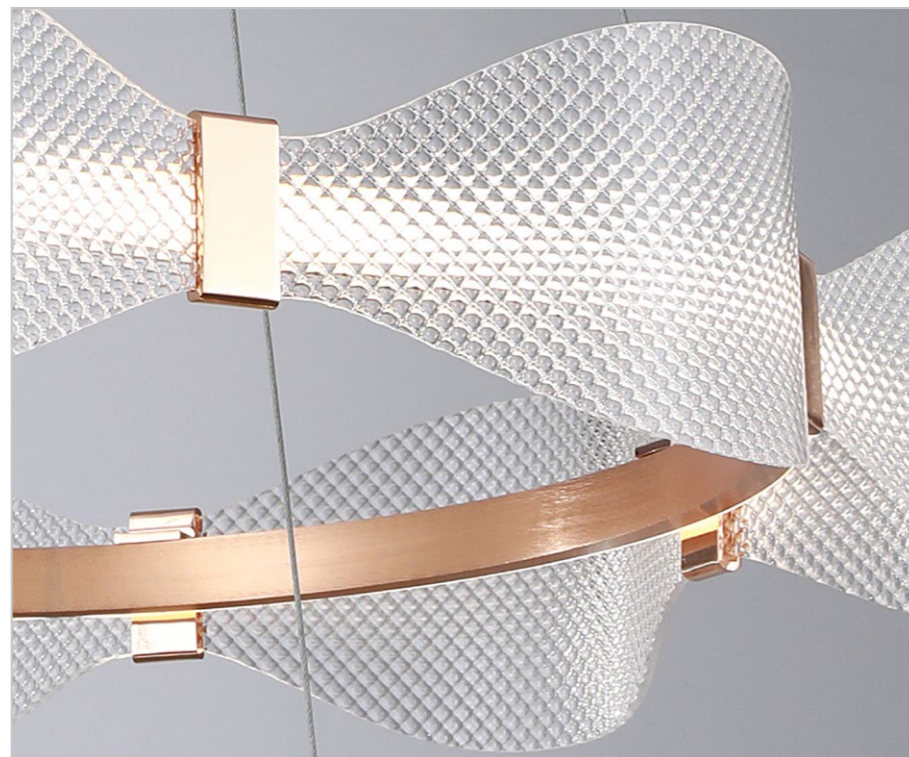

GRACE

Fixture material: metal plated
Fixture colour: polished brass
Shade material: acrylic
Shade colour: clear

NEW
A1868AP-1PB

↓ 11 ↔ 23 ↗ 11
♀ 4W | LED, 200LM,
4000K, CRI/RA≥80