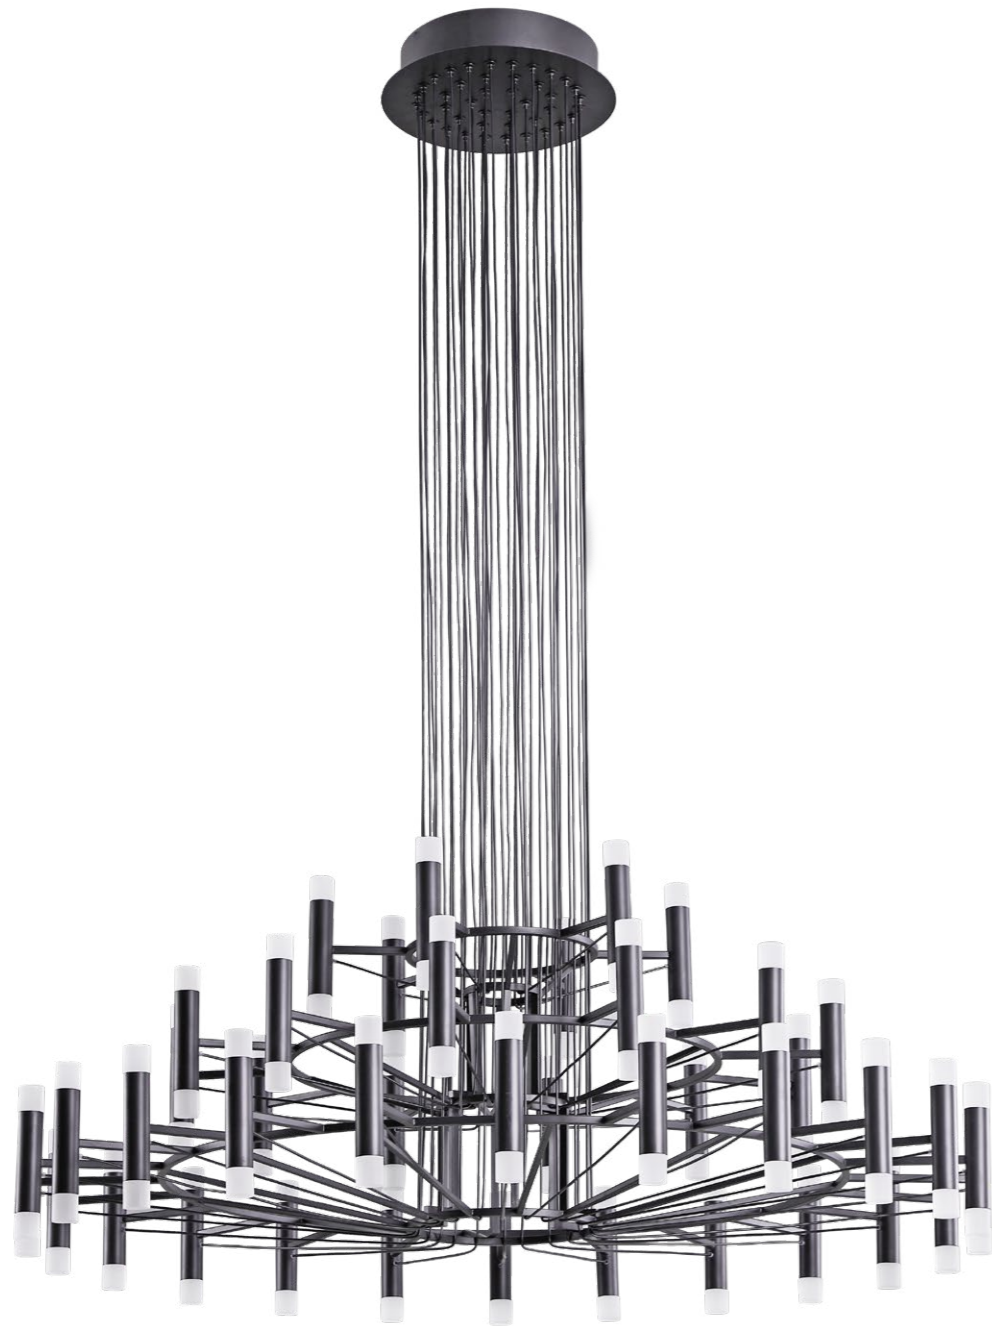

NEW

A2482SP-84BK

↓ 40 ∅ 100
∅ 252W | LED, 12600LM,
3500K, CRI/RA≥80
⚙ 3000 ∇ 26

Fixture material: metal painted
Fixture colour: black
Shade material: acrylic
Shade colour: white