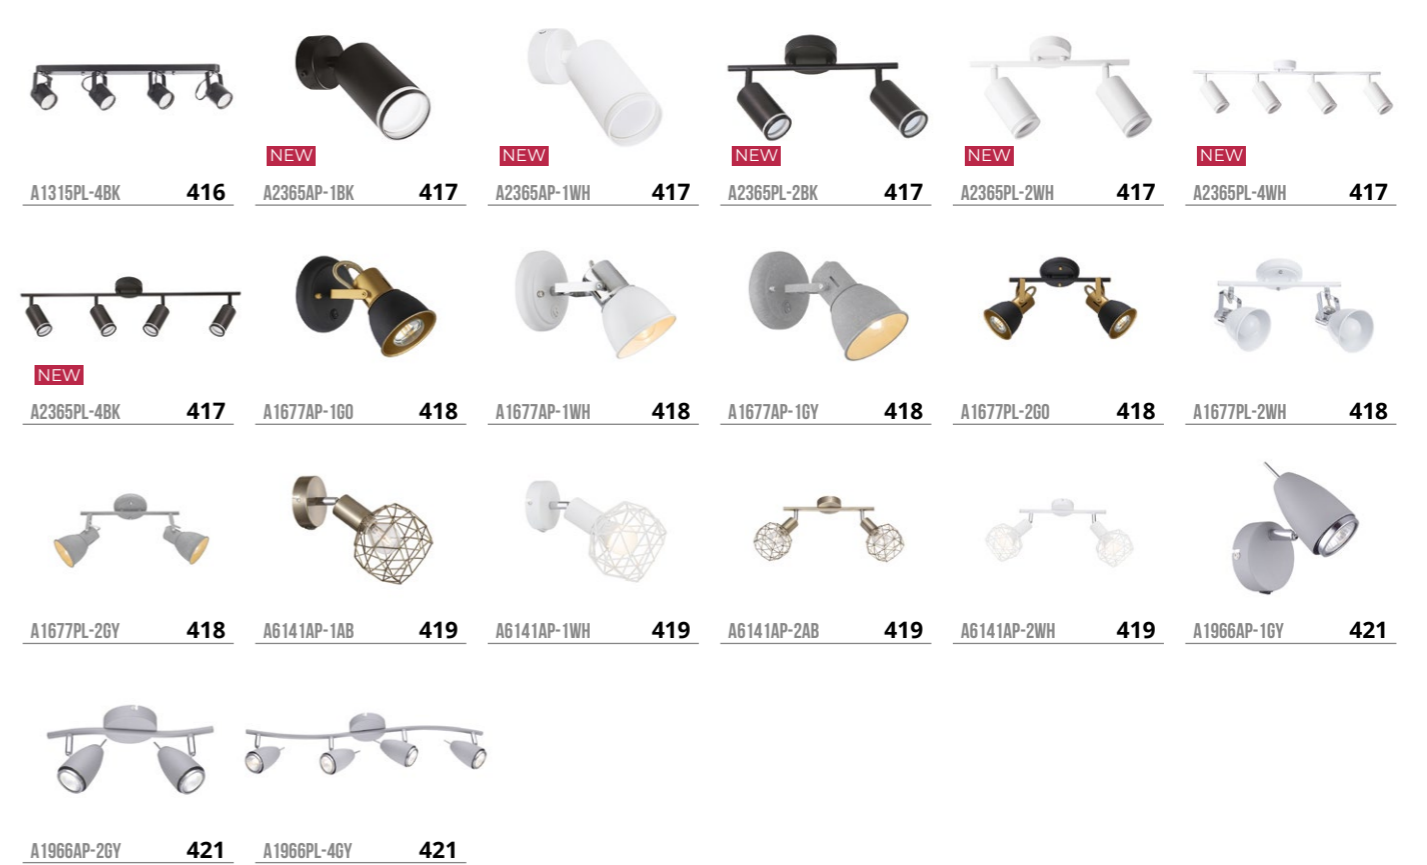

FLOOR LAMPS

SPOTS

SPOTS

BATH LAMPS