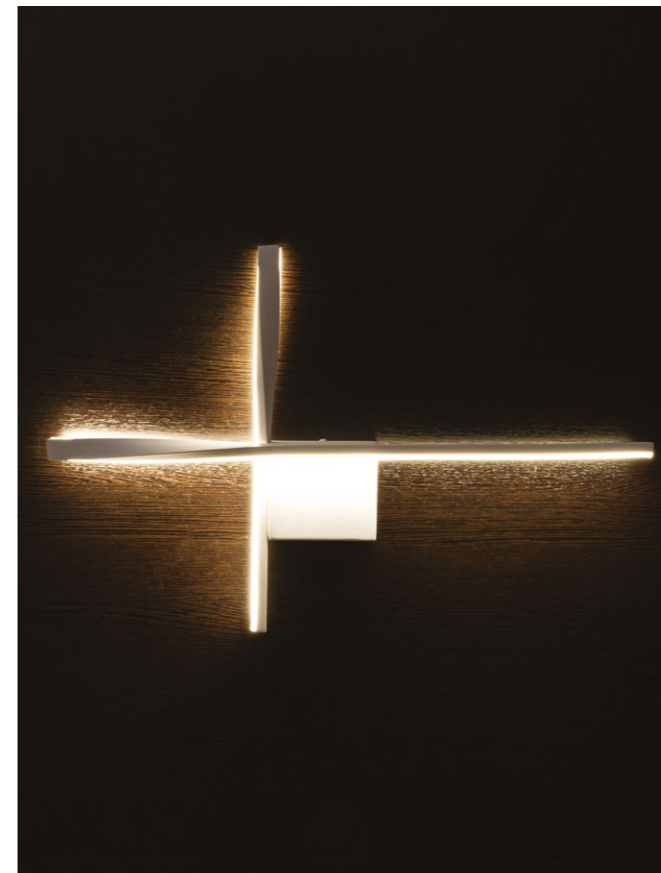

NEW

A2216AP-1WH

↑ 13 ↔ 5 ↗ 99
∅ 22W | LED, 1830LM,
4000K, CRI/RA≥80

NEW

A2216AP-1BK

↑ 13 ↔ 5 ↗ 99
∅ 22W | LED, 1570LM,
4000K, CRI/RA≥80

NEW

A2217AP-2WH

↑ 36 ↔ 5 ↗ 56
∅ 14W | LED, 1080LM,
4000K, CRI/RA≥80

NEW

A2217AP-2BK

↑ 36 ↔ 5 ↗ 56
∅ 14W | LED, 740LM,
4000K, CRI/RA≥80

Fixture material: metal painted
Fixture colour: black / white
Shade material: acrylic
Shade colour: white

ACRUX